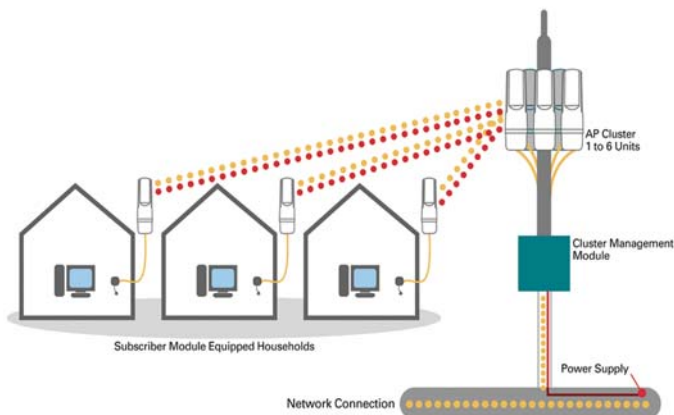

Baycom Inc. has been a leader in Northeast Wisconsin since 1956. We are an authorized Motorola dealer, providing solutions for voice and data.

Baycom Broadband offers wireless communication solutions to public safety, business and residential customers.